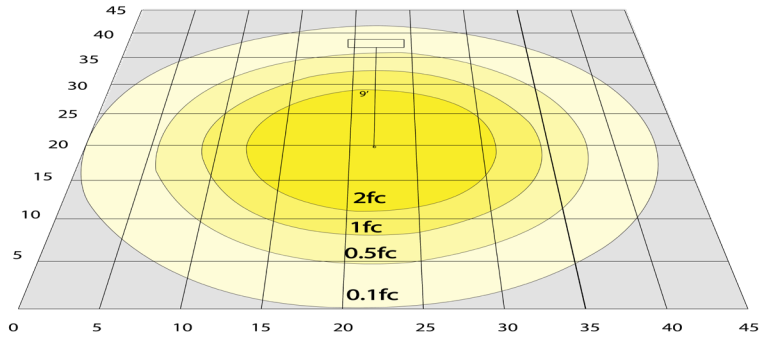

Other Models:

• 11W | 660LM | FML-R6-MCT • 14W | 840LM | FML-R8-MCT • 17W | 1020LM | FML-R10-MCT • 26W | 1560LM | FML-R14-MCT • 45W | 2700LM | FML-R22-MCT

Photometrics: FML-R18-MCT

BUG Rating: B1-U2-G1

Simulation Based on 4000K Area 45'x 45' Mounting Height: 9'

Other Views:

Side View

Front View

Back View

Performance Table: FML-R18-MCT

MODEL NO.	Wattage	Voltage	Lumens	Color Temp.	BUG Rating	LPW
FML-R18-MCT	30W	120V	2100LM	3000K/ 4000K/ 5000K	B1-U2-G1	70

Sample Ordering