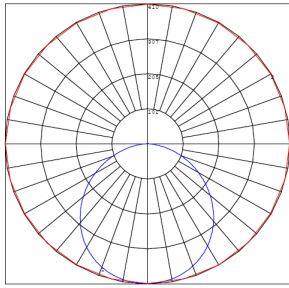

Other Models:

• 11W | 660LM | FML-R6-MCT • 14W | 840LM | FML-R8-MCT • 17W | 1020LM | FML-R10-MCT • 26W | 1560LM | FML-R14-MCT • 45W | 2700LM | FML-R22-MCT

Photometrics: FML-R18-MCT

BUG Rating: B1-U2-G1

Simulation Based on 4000K Area 45'x 45' Mounting Height: 9'