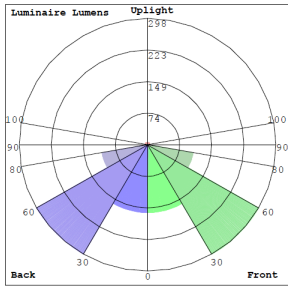

Photometrics: FML-R18-MCT

BUG Rating: B1-U2-G1